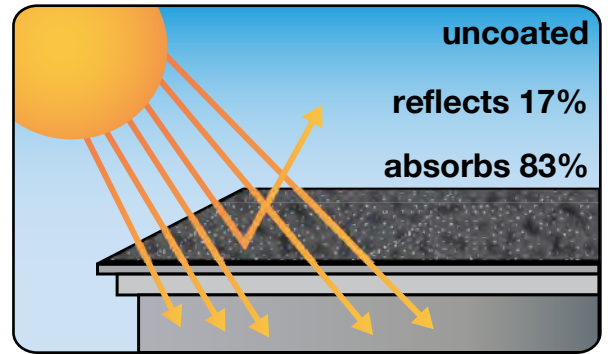

**ALL THE BENEFITS OF REPLACING YOUR ROOF
FOR ONLY HALF THE COST WITH OUR SILICONE COATING**

Put an End to Leaks and Protect Your Roof

Progressive Materials' Roof Coating Restoration (RCR) System offers a full line of silicone roofing products, accessories, and primers that improve roof performance and extend roof life.

Our high-solids, low VOC, single-component, 100% silicone roof coatings offer unparalleled waterproofing performance. Silicone is extremely flexible, cures rapidly (2-6 hours), and resists oxidation, severe weather, ozone, UV rays, and many chemicals that can damage your roof.

UNPARALLELED BENEFITS

- Easy installation: Clean, Prep, Coat
- 100% Silicone
- Durable in extreme weather conditions and withstands ponding water
- Leak-free guarantee - complete waterproofing
- Resists wash-off in rain - extends installation window
- Will not chalk, degrade, or haze from UV exposure
- Environmentally friendly