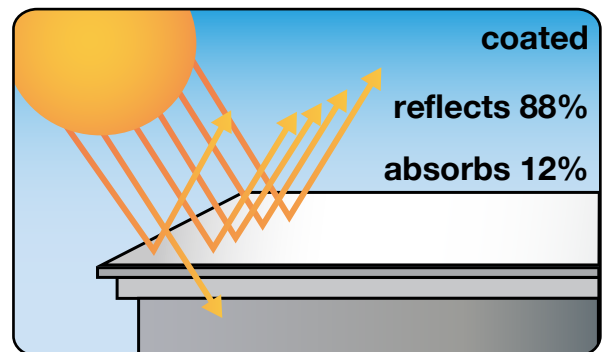

**ALL THE BENEFITS OF REPLACING YOUR ROOF
FOR ONLY HALF THE COST WITH OUR SILICONE COATING**

Put an End to Leaks and Protect Your Roof

Progressive Materials' Roof Coating Restoration (RCR) System offers a full line of silicone roofing products, accessories, and primers that improve roof performance and extend roof life.

Our high-solids, low VOC, single-component, 100% silicone roof coatings offer unparalleled waterproofing performance. Silicone is extremely flexible, cures rapidly (2-6 hours), and resists oxidation, severe weather, ozone, UV rays, and many chemicals that can damage your roof.

UNPARALLELED BENEFITS

- Easy installation: Clean, Prep, Coat
- 100% Silicone
- Durable in extreme weather conditions and withstands ponding water
- Leak-free guarantee - complete waterproofing
- Resists wash-off in rain - extends installation window
- Will not chalk, degrade, or haze from UV exposure
- Environmentally friendly