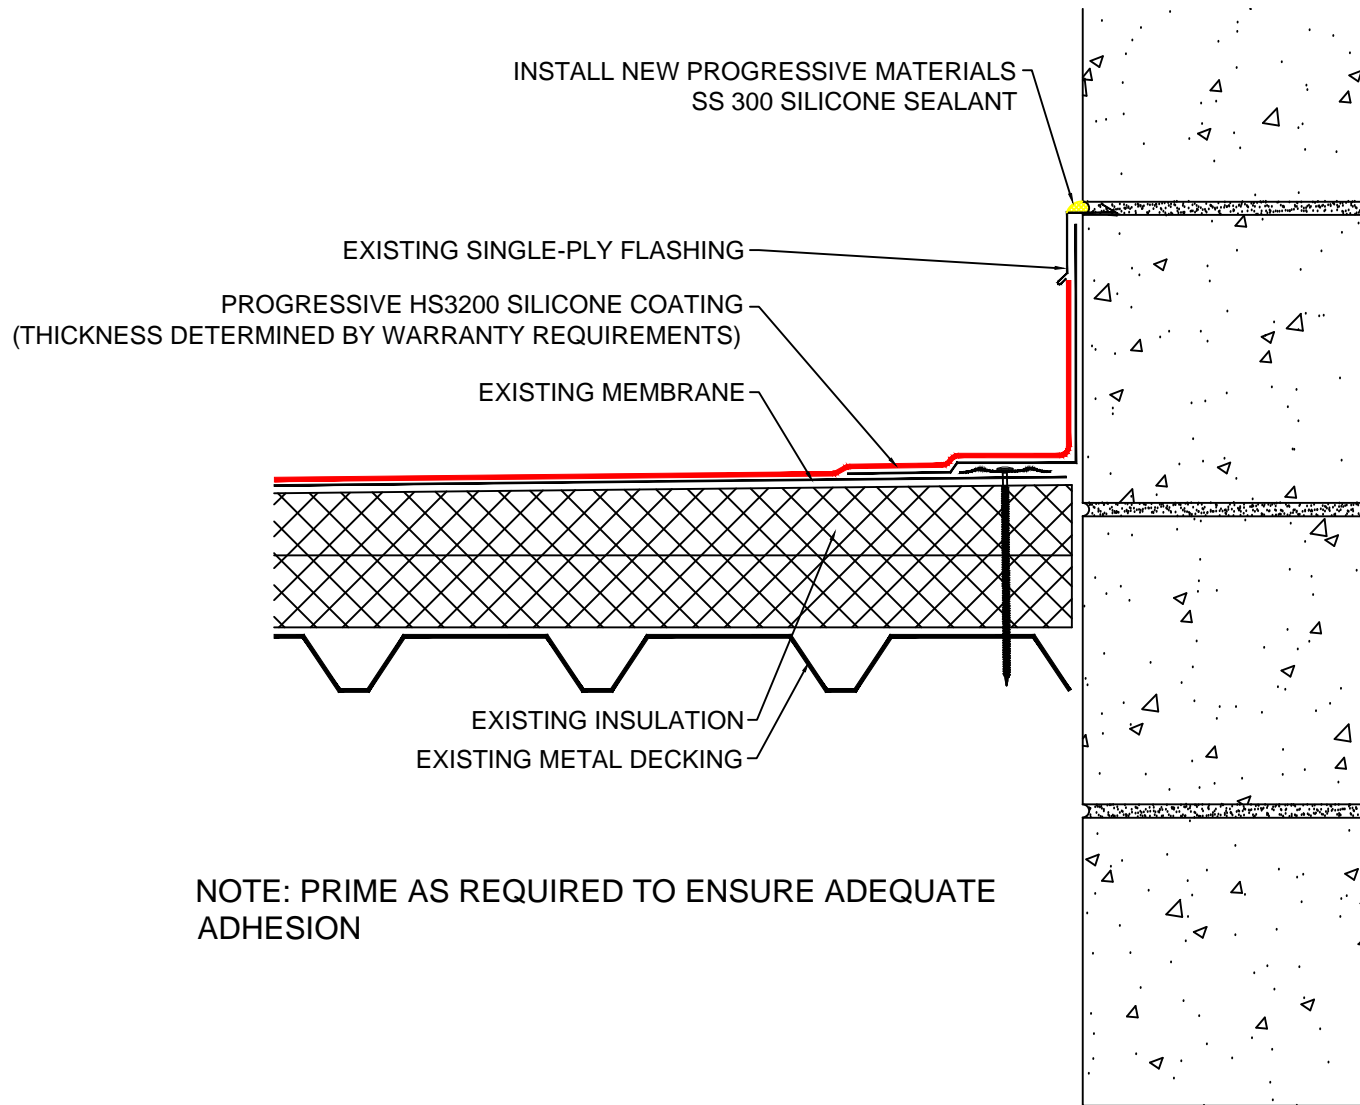

SILICONE RCR SYSTEM

EXISTING TPO, PVC, HYPALON, EPDM MEMBRANE

Detail: Wall Flashing Detail - TPO, PVC,
Hypalon, EPDM

Scale: Not To Scale

540 Central Court
New Albany, IN 47150
812-944-7803 phone
812-944-7804 fax