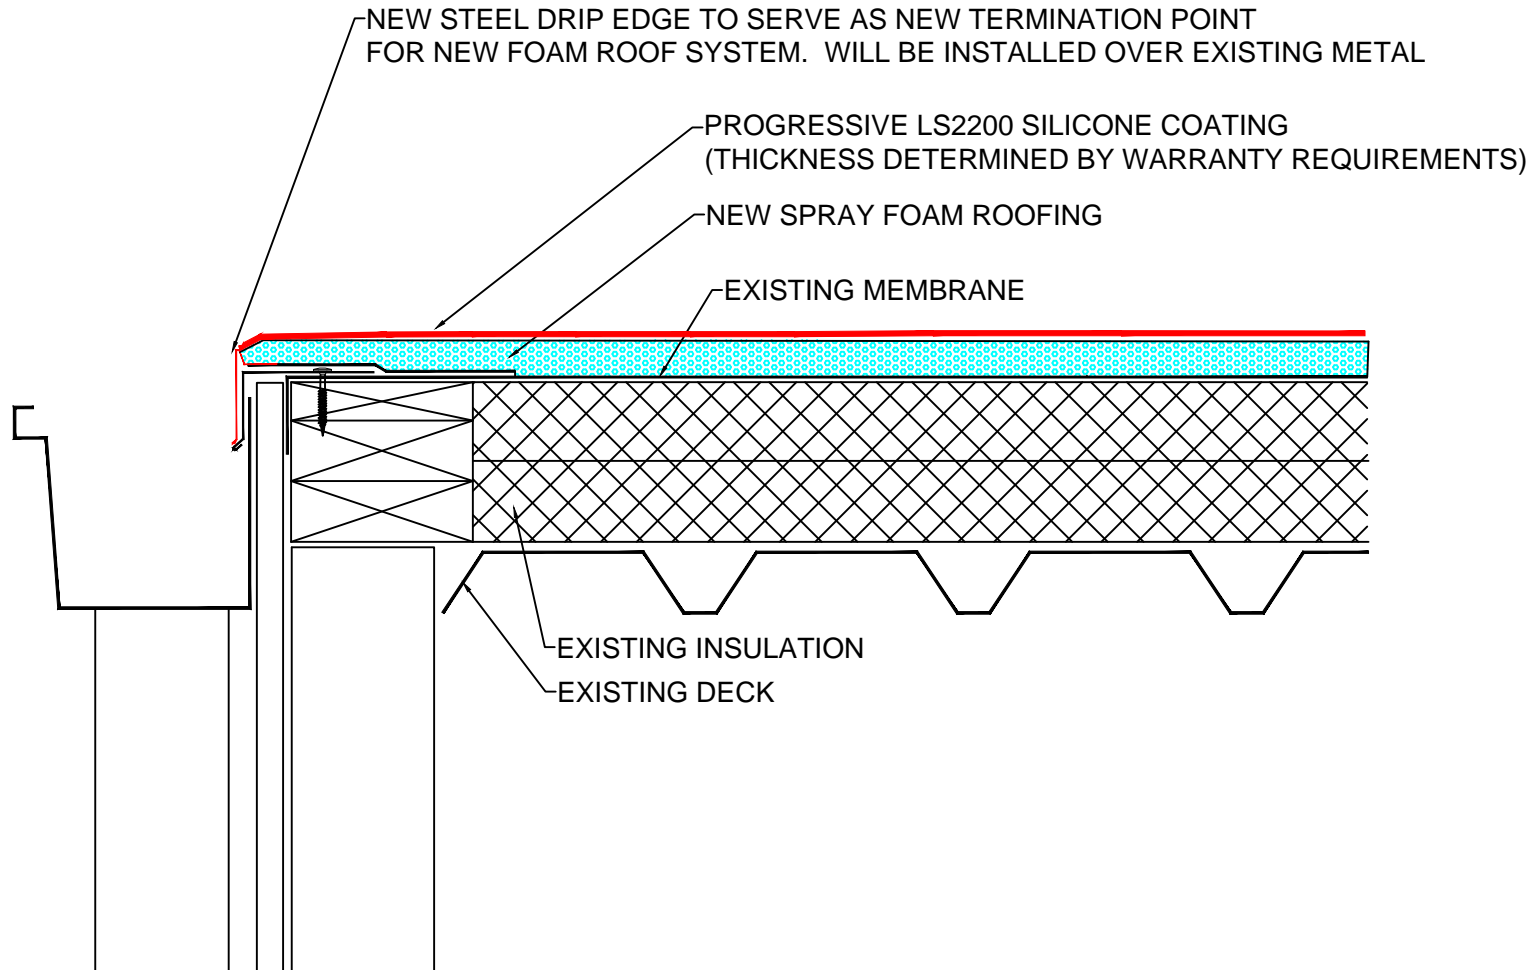

# SPRAY FOAM / SILICONE ROOF SYSTEM

Detail: Gutter Edge Detail

Scale: Not To Scale

540 Central Court  
New Albany, IN 47150  
812-944-7803 phone  
812-944-7804 fax